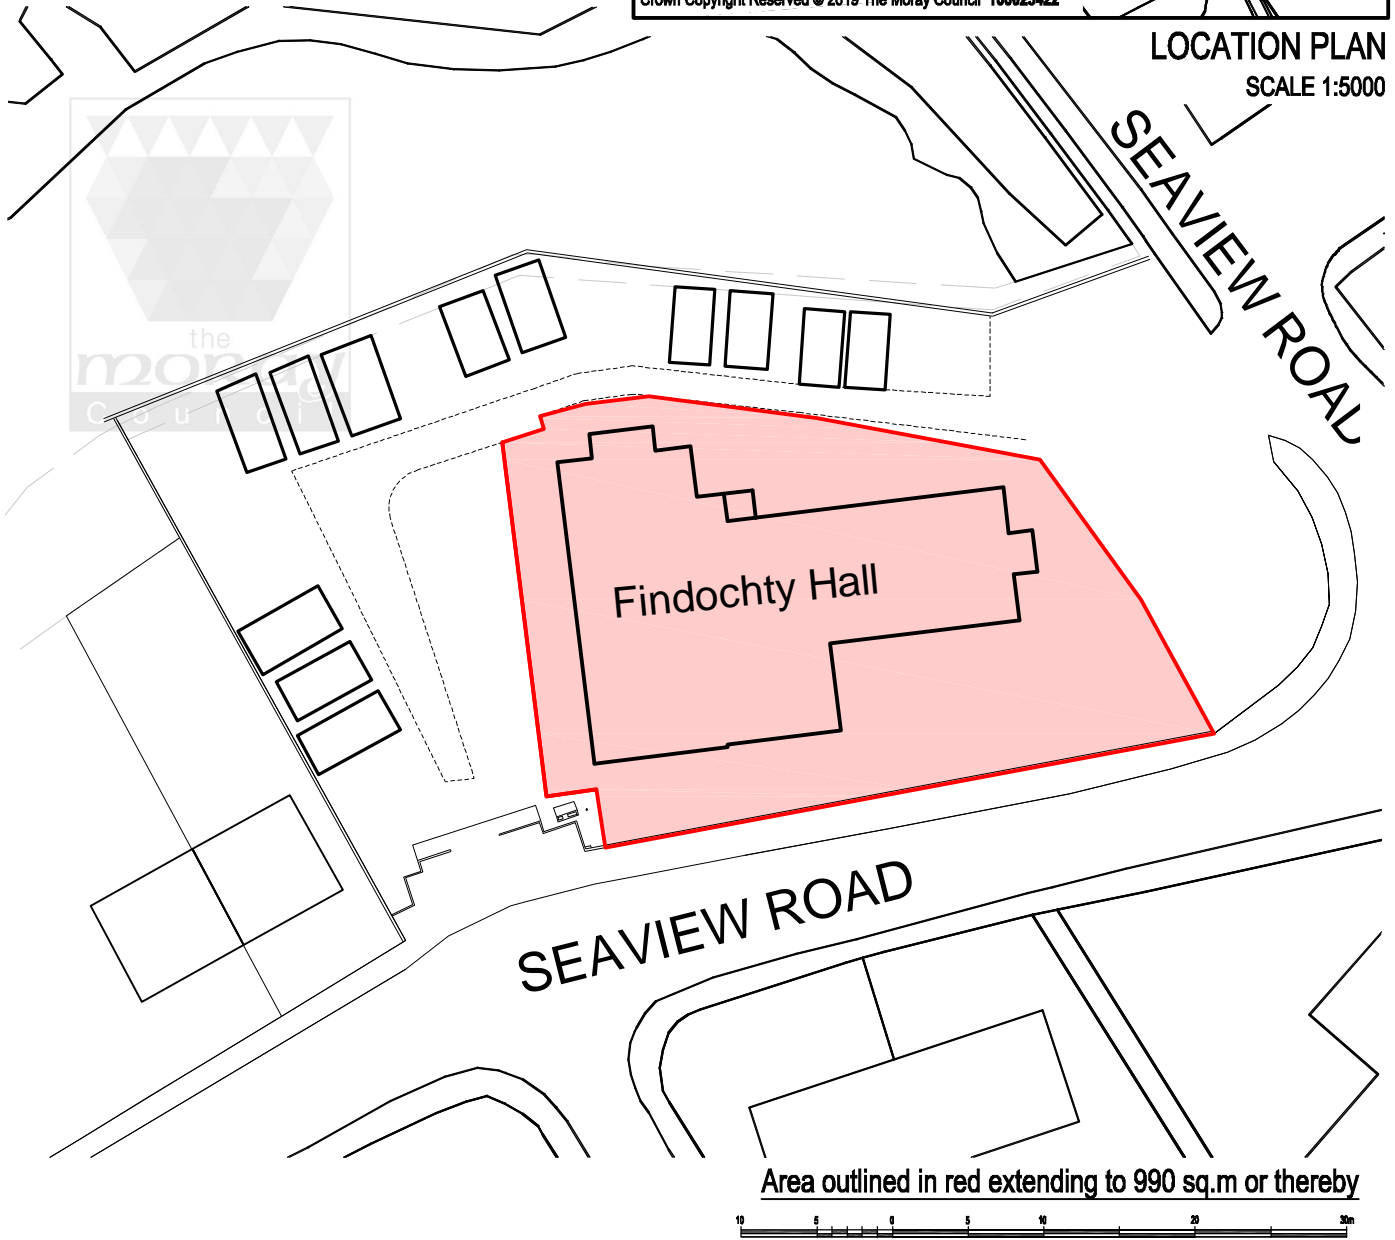

PROHIBITED FOR USE WITH PLANNING APPLICATIONS.

LOCATION PLAN  
SCALE 1:5000

Area outlined in red extending to 990 sq.m or thereby

Drawing title

## Findochty Town Hall

the  
**moray**  
Council

Scale  
**1:500**

Date  
**Nov. 2019**

Housing & Property Services  
Estates

Drawn By  
**CP**

Deed Pack  
**F110**

Reproduced from the Ordnance Survey map with the permission of the Controller of Her Majesty's Stationary Office Crown Copyright 2019. The Moray Council 100023422. Unauthorised reproduction infringes Crown Copyright and may lead to prosecution or civil proceedings.