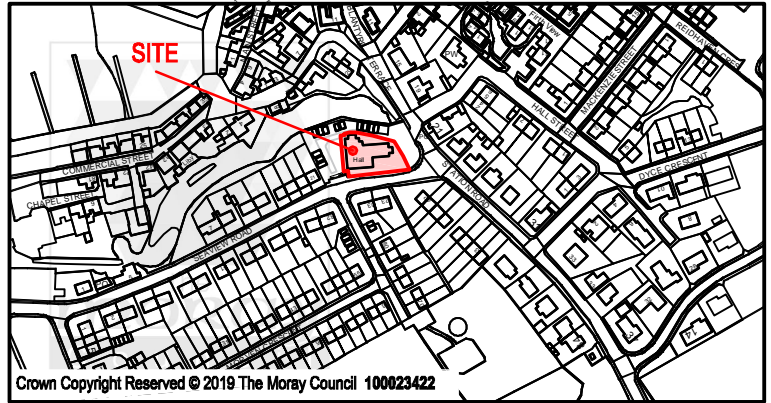

PROHIBITED FOR USE WITH PLANNING APPLICATIONS.

LOCATION PLAN  
SCALE 1:5000

Area outlined in red extending to 990 sq.m or thereby

Drawing title

## Findochty Town Hall

the  
**moray**  
Council

Scale  
**1:500**

Date  
**Nov. 2019**

Housing & Property Services  
Estates

Drawn By  
**CP**

Deed Pack  
**F110**

Reproduced from the Ordnance Survey map with the permission of the Controller of Her Majesty's Stationary Office Crown Copyright 2019. The Moray Council 100023422. Unauthorised reproduction infringes Crown Copyright and may lead to prosecution or civil proceedings.