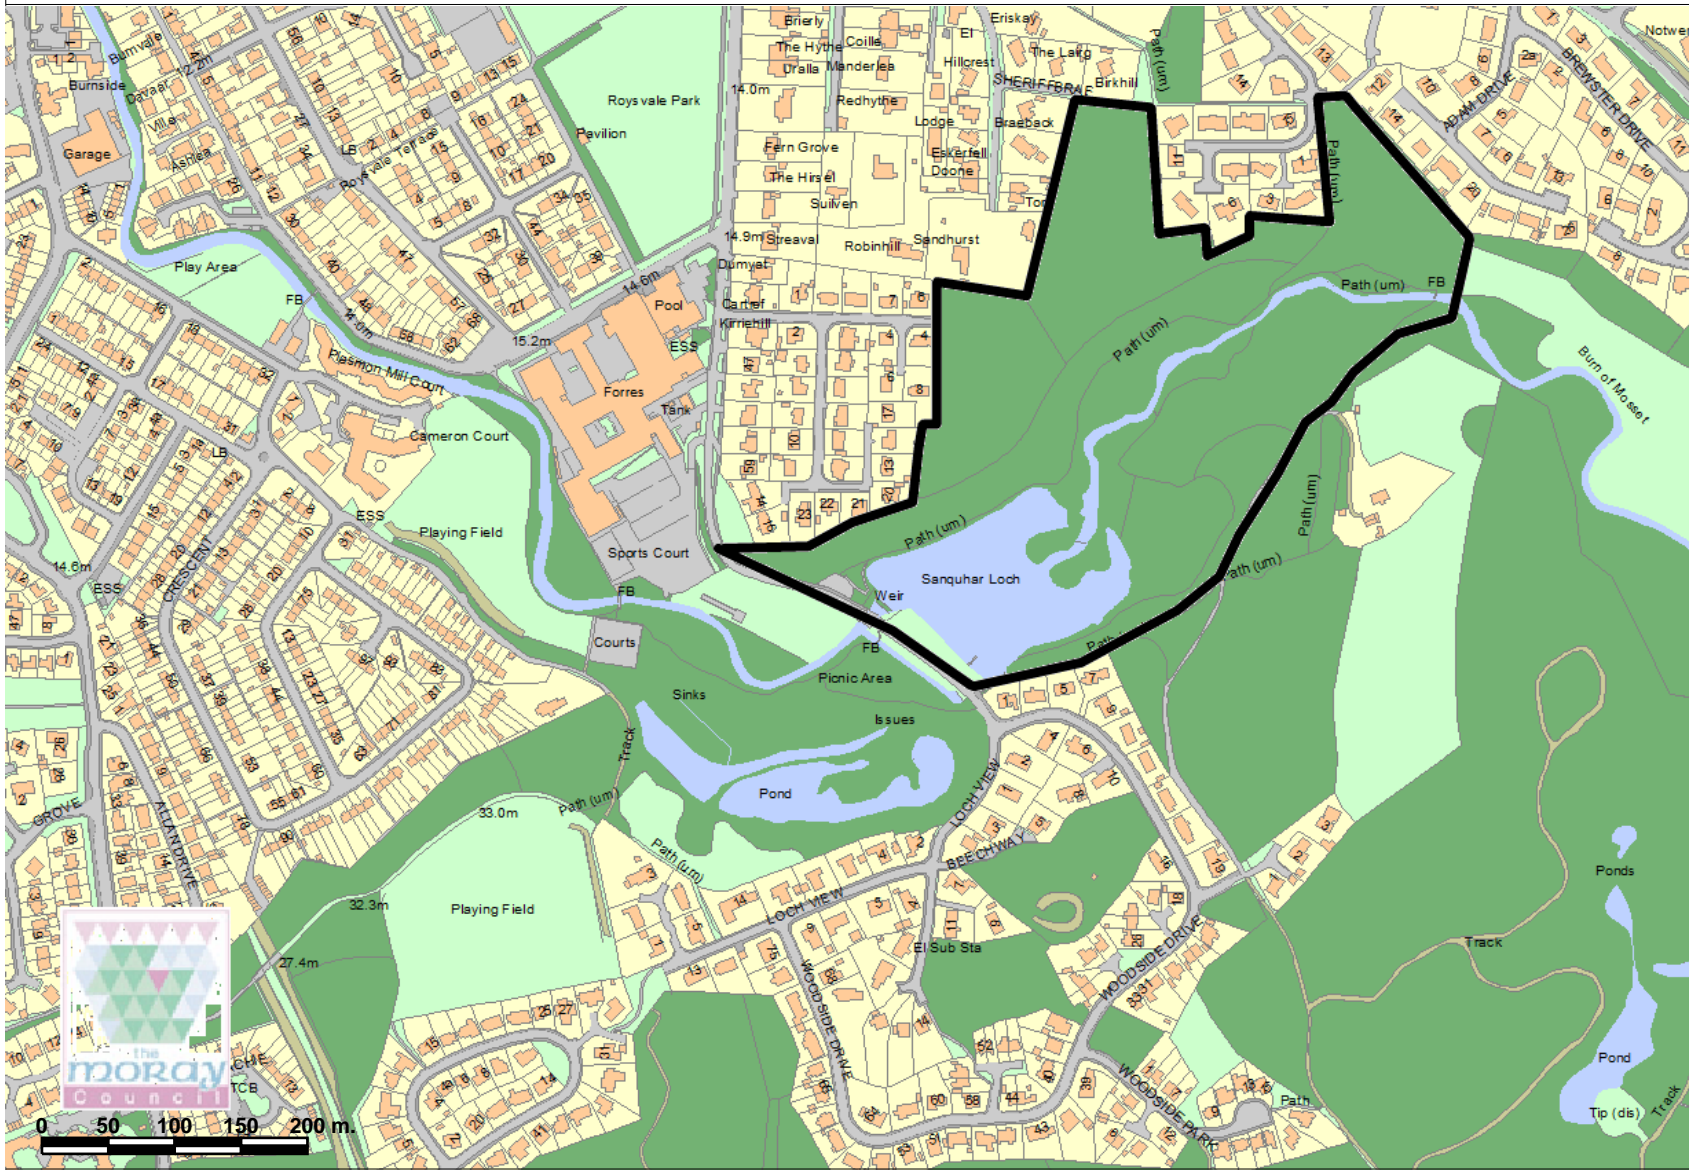

Sanquhar Wood Boundary - Appendix B

Legend

 Wards 2017 (Moray)

Scale: 1:5,696

PROHIBITED FOR THE USE WITH
 PLANNING APPLICATIONS © Crown
 copyright and database rights 2017 Ordnance
 Survey 100023422 The Moray Council