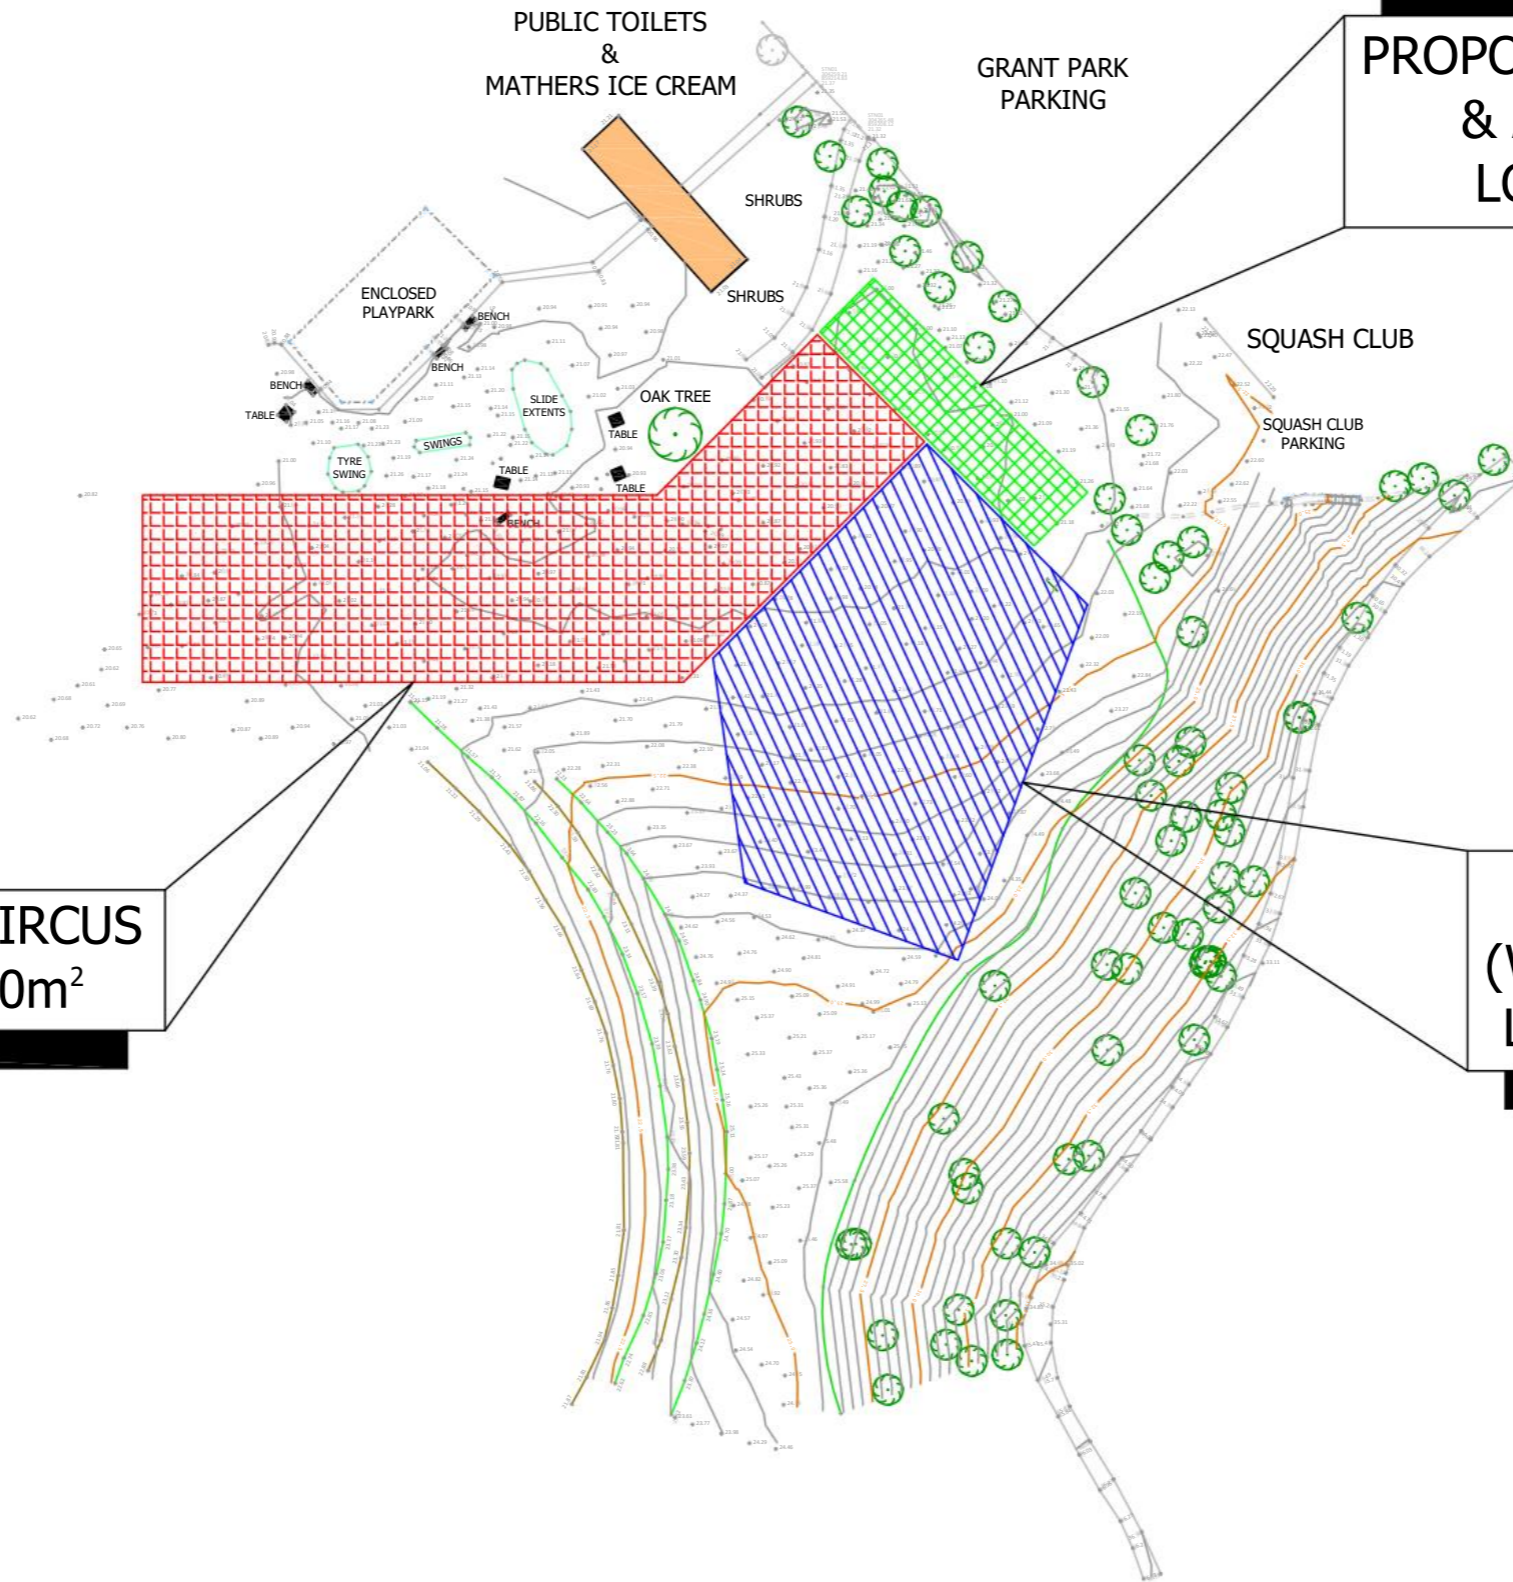

GRANT PARK, EASTERLY CORNER, FORRES

**PROPOSED SKATEPARK PARKING
& ADDITIONAL FUNFAIR
LOCATION, AREA 400m²**

**PROPOSED FUNFAIR & CIRCUS
LOCATION, AREA 2500m²**

**PROPOSED SKATEPARK
(WHEELED SPORTS PARK)
LOCATION, AREA 2100m²**

				Material Specification		Drawn by NIKK HORNE		Title	
				-		Checked By KEV SKIVINGTON		FORRES SKATEPARK INITIATIVE GRANT PARK TOPOGRAPHY & AREA LAYOUT A	
				 All Dims 'm' Unless Otherwise Stated		Approved By SHAUN MOAT		Scale 1:1 (A3)	
A		04/08/2022		FIRST ISSUE		-		Drg no.	
Rev		Date		Description		Drw		Sheet	
						Chk		1 of 1	
						App		Rev	
								A	