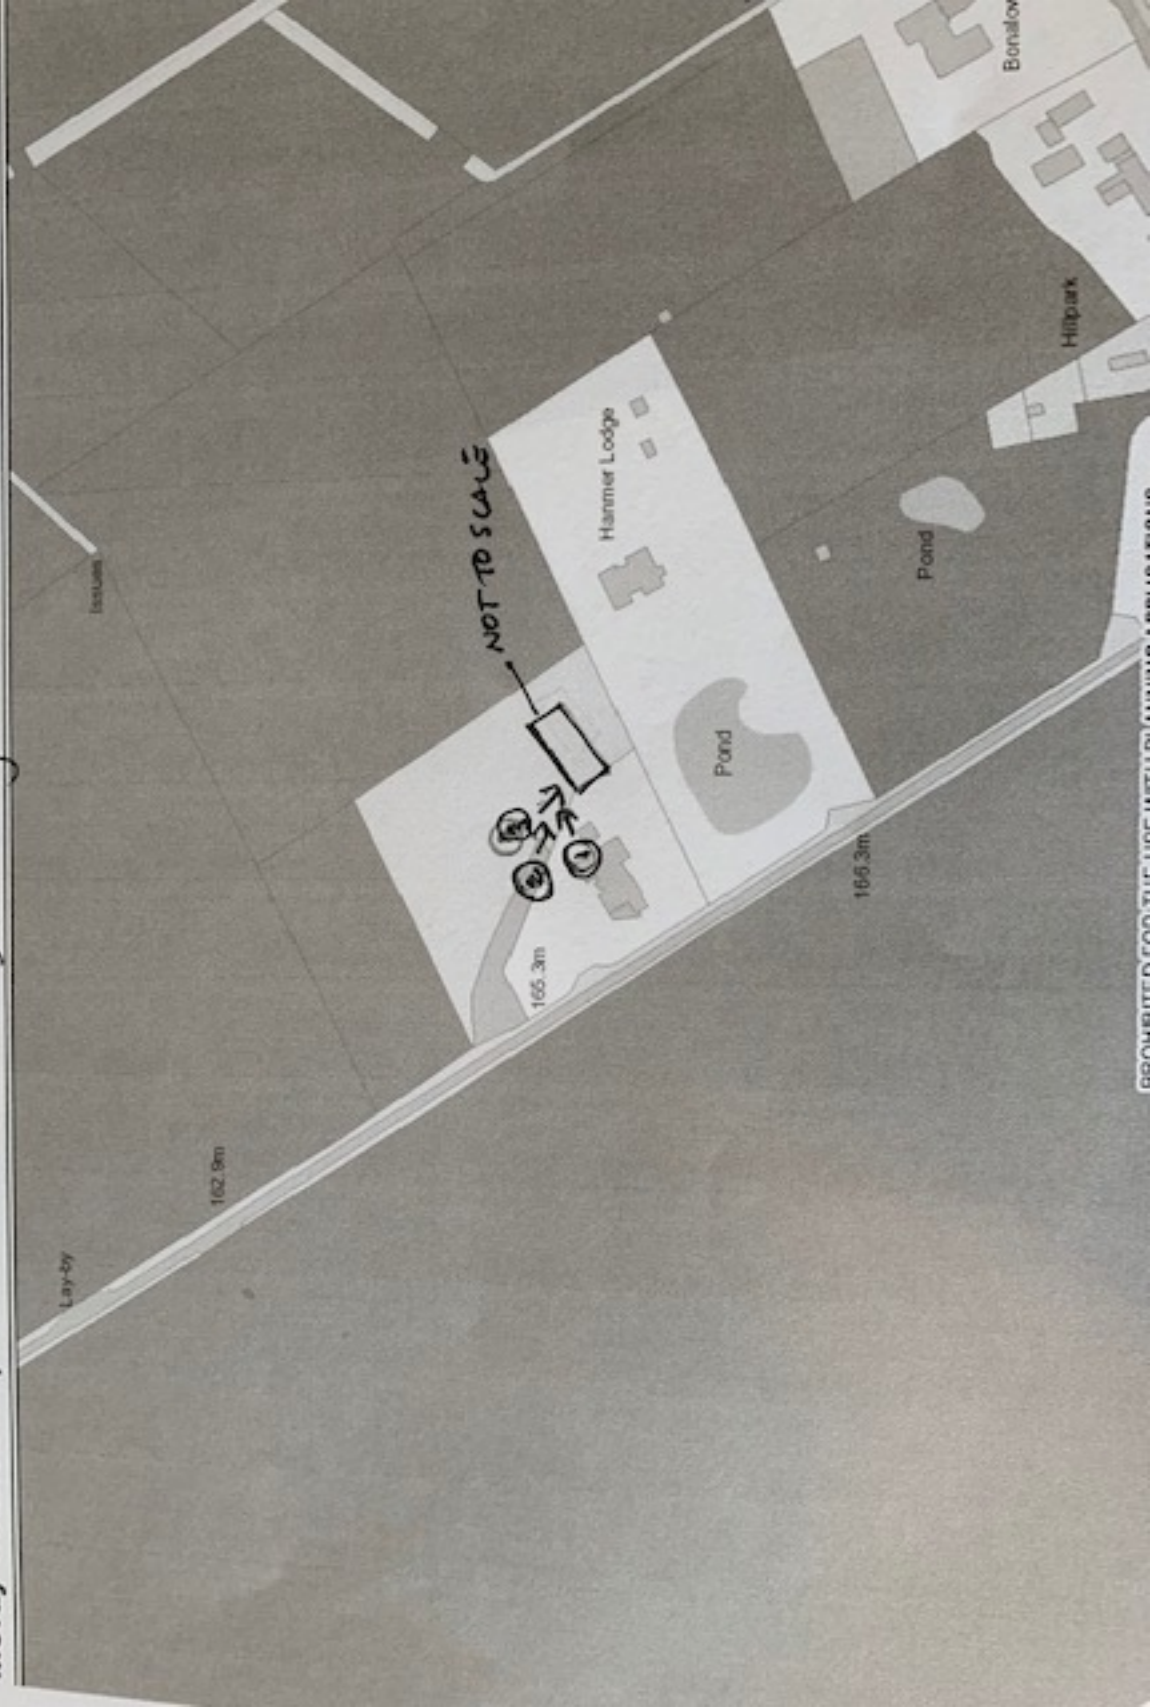

# Moray Council Map - LR 262 - Lorry Parking Clochan

Lay-by

Bonalton

162.9m

NOT TO SCALE

Hammer Lodge

Pond

Pond

Hillpark

165.3m

166.3m

SCALED TO FIT THE LAYOUT