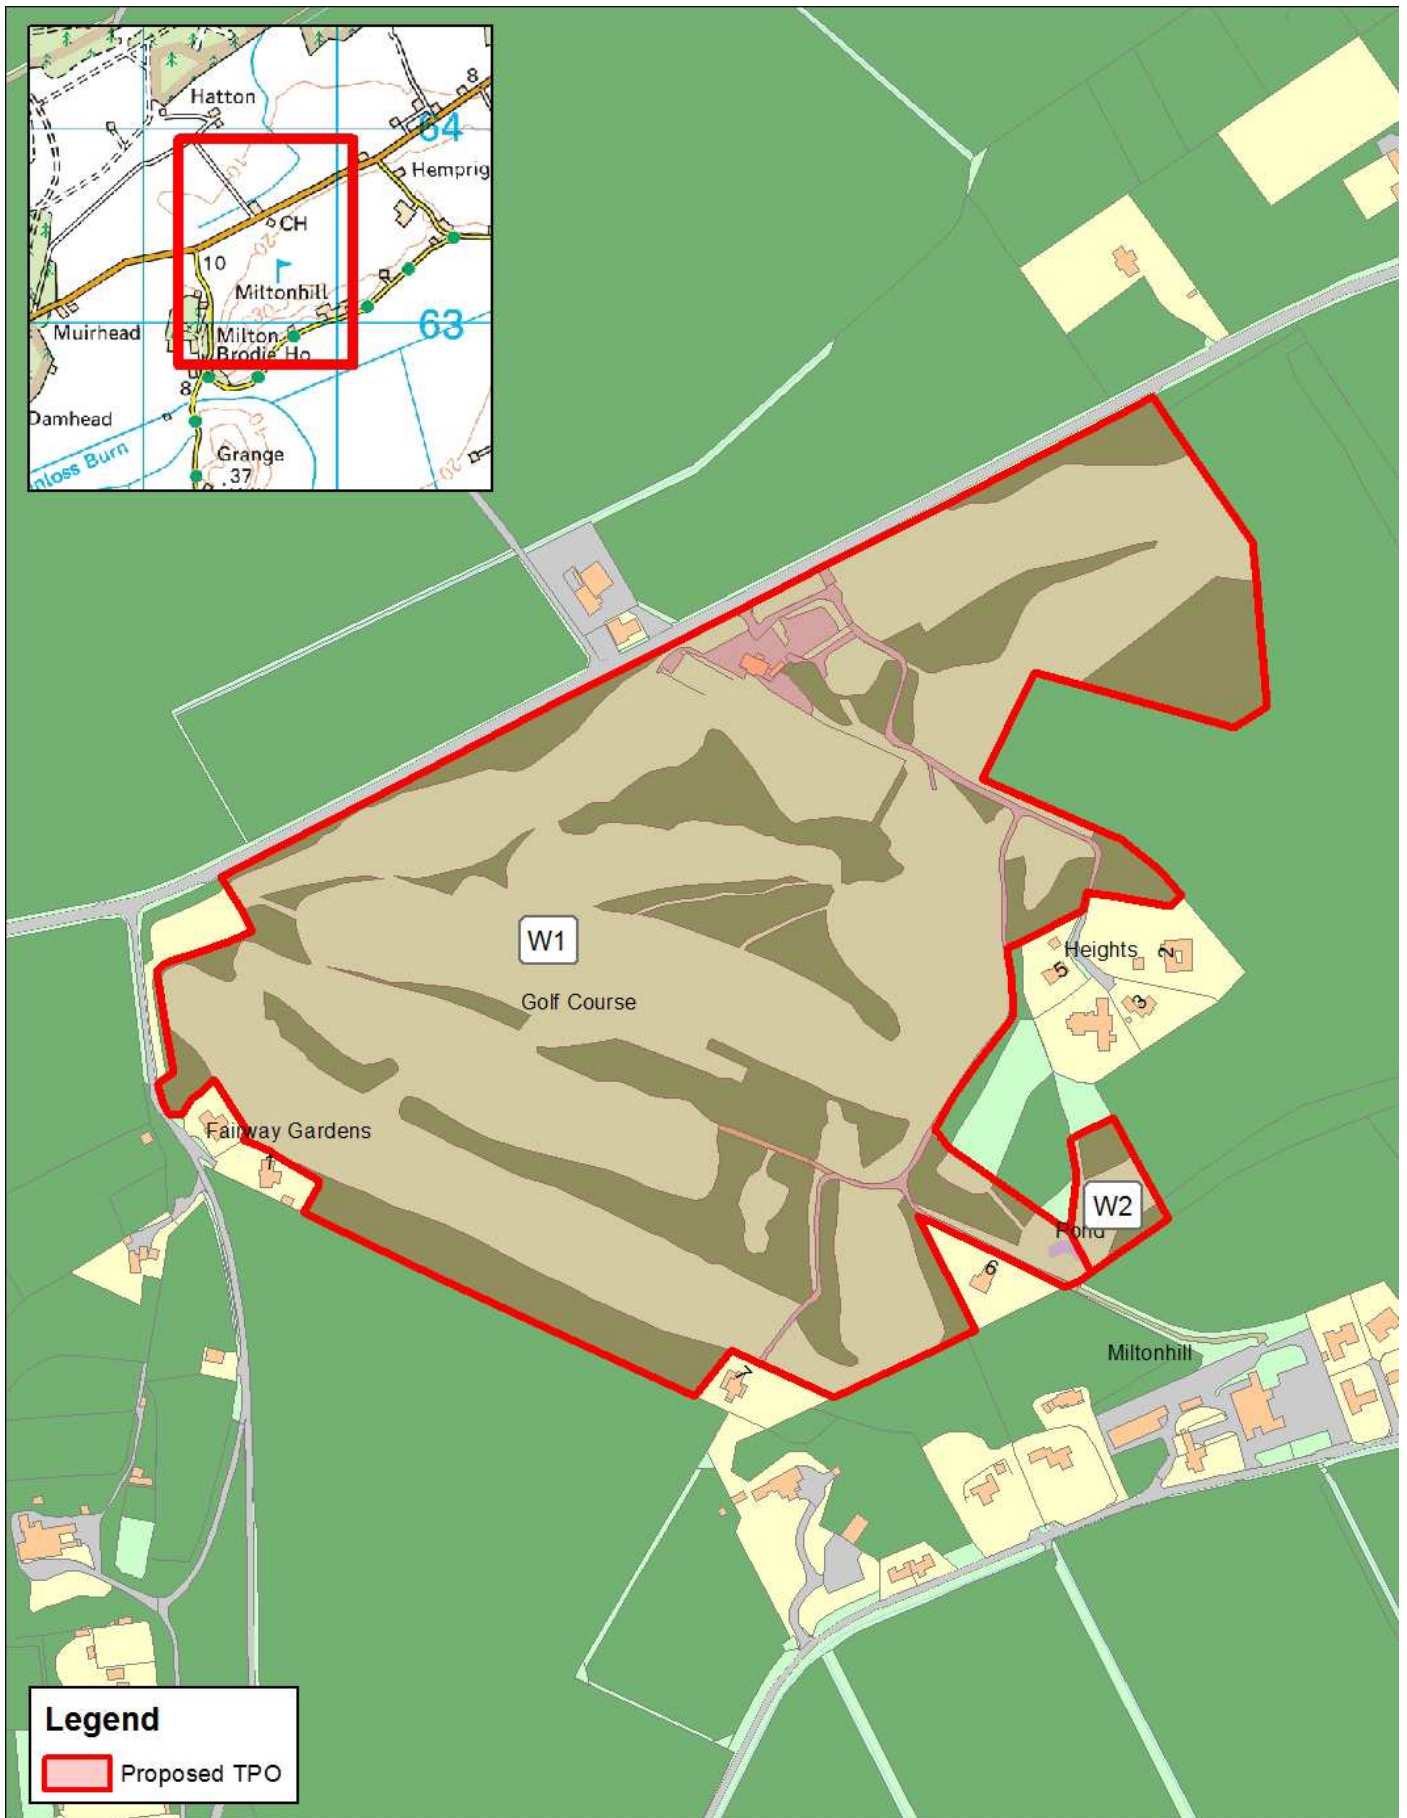

APPENDIX 1

Legend
[Red Outline] Proposed TPO

Moray Council

Miltonhill

1:5,000 @ A4

Reproduced from the Ordnance Survey map with the permission of the Controller of Her Majesty's Stationary Office Crown Copyright 2019 The Moray Council 100023422