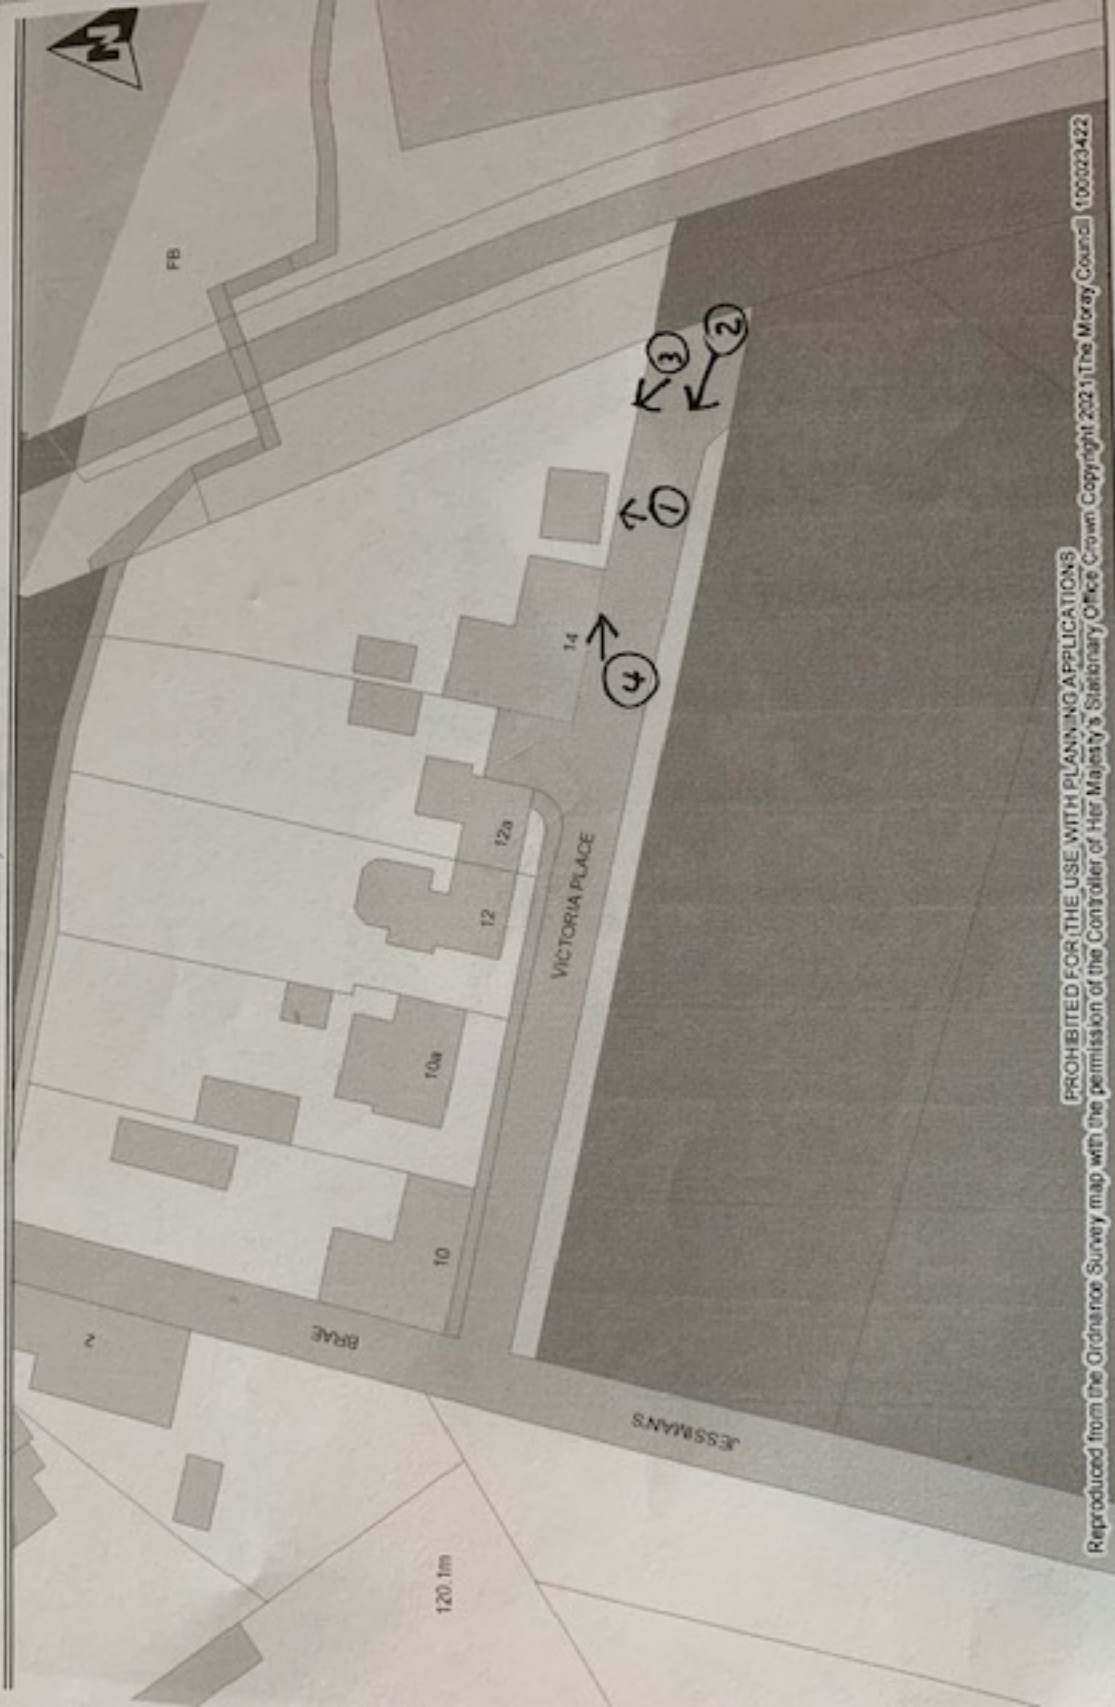

Moray Council Map - LR263 - Hairdressers, Keith

Description: a Description of a Moray Council Map

L18 E JG