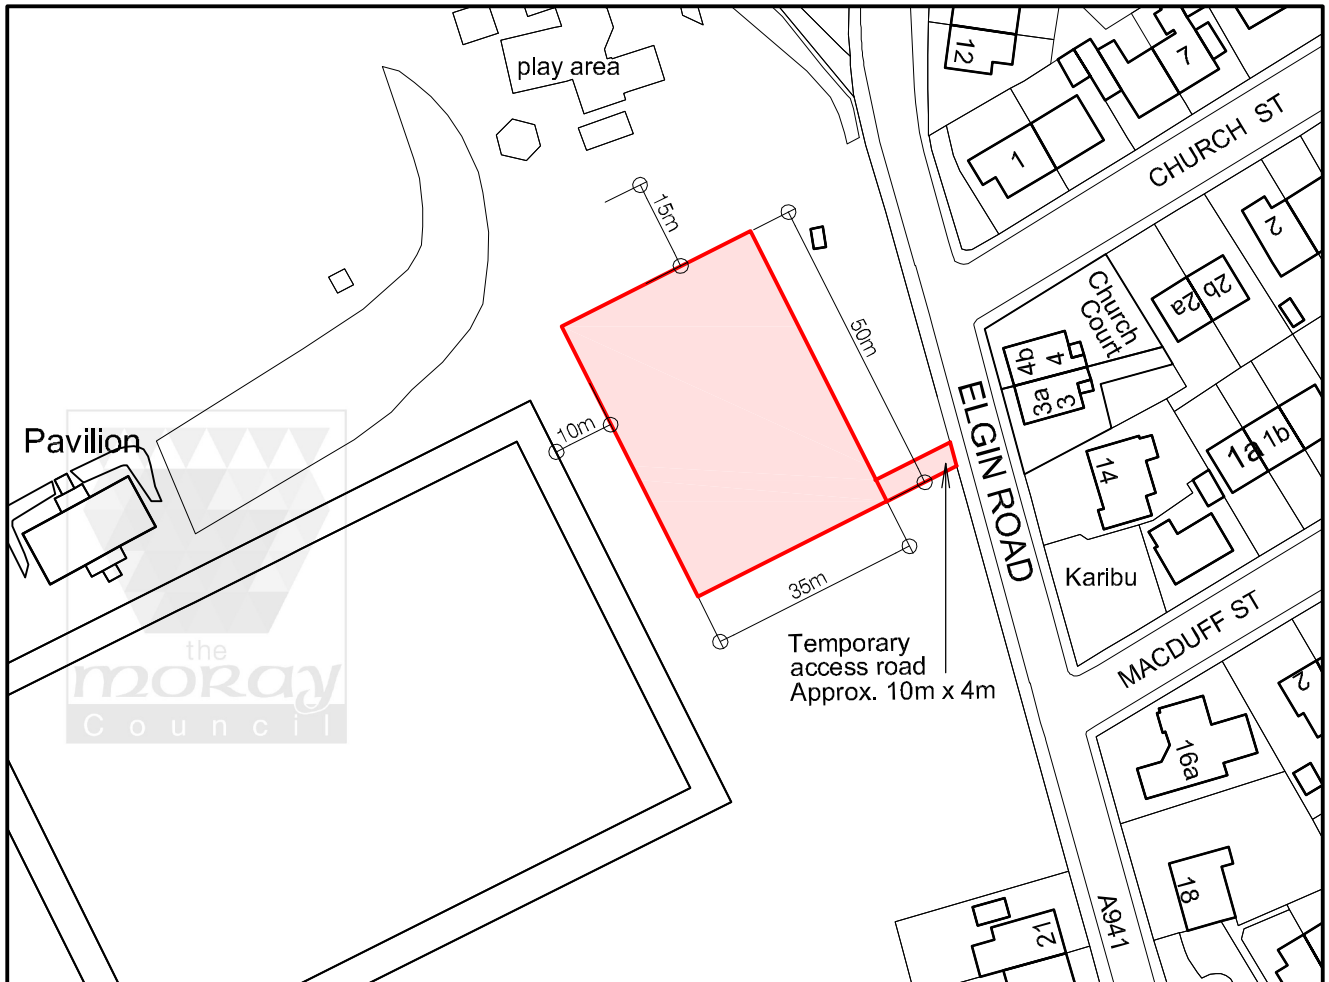

LOCATION PLAN SCALE 1:5000

Area outlined in red extending to 1,750 sqm or thereby

Drawing title **Coularbank Playing fields, Lossiemouth.**

Scale	1:1250	Date	Aug. 2020
Drawn By	CP	Deed Pack	
Drawing Number	R \ MC \ L \ 318		

Housing & Property Services  
Estates

Reproduced from the Ordnance Survey map with the permission of the Controller of Her Majesty's Stationary Office Crown Copyright 2020. The Moray Council 100023422. Unauthorised reproduction infringes Crown Copyright and may lead to prosecution or civil proceedings.