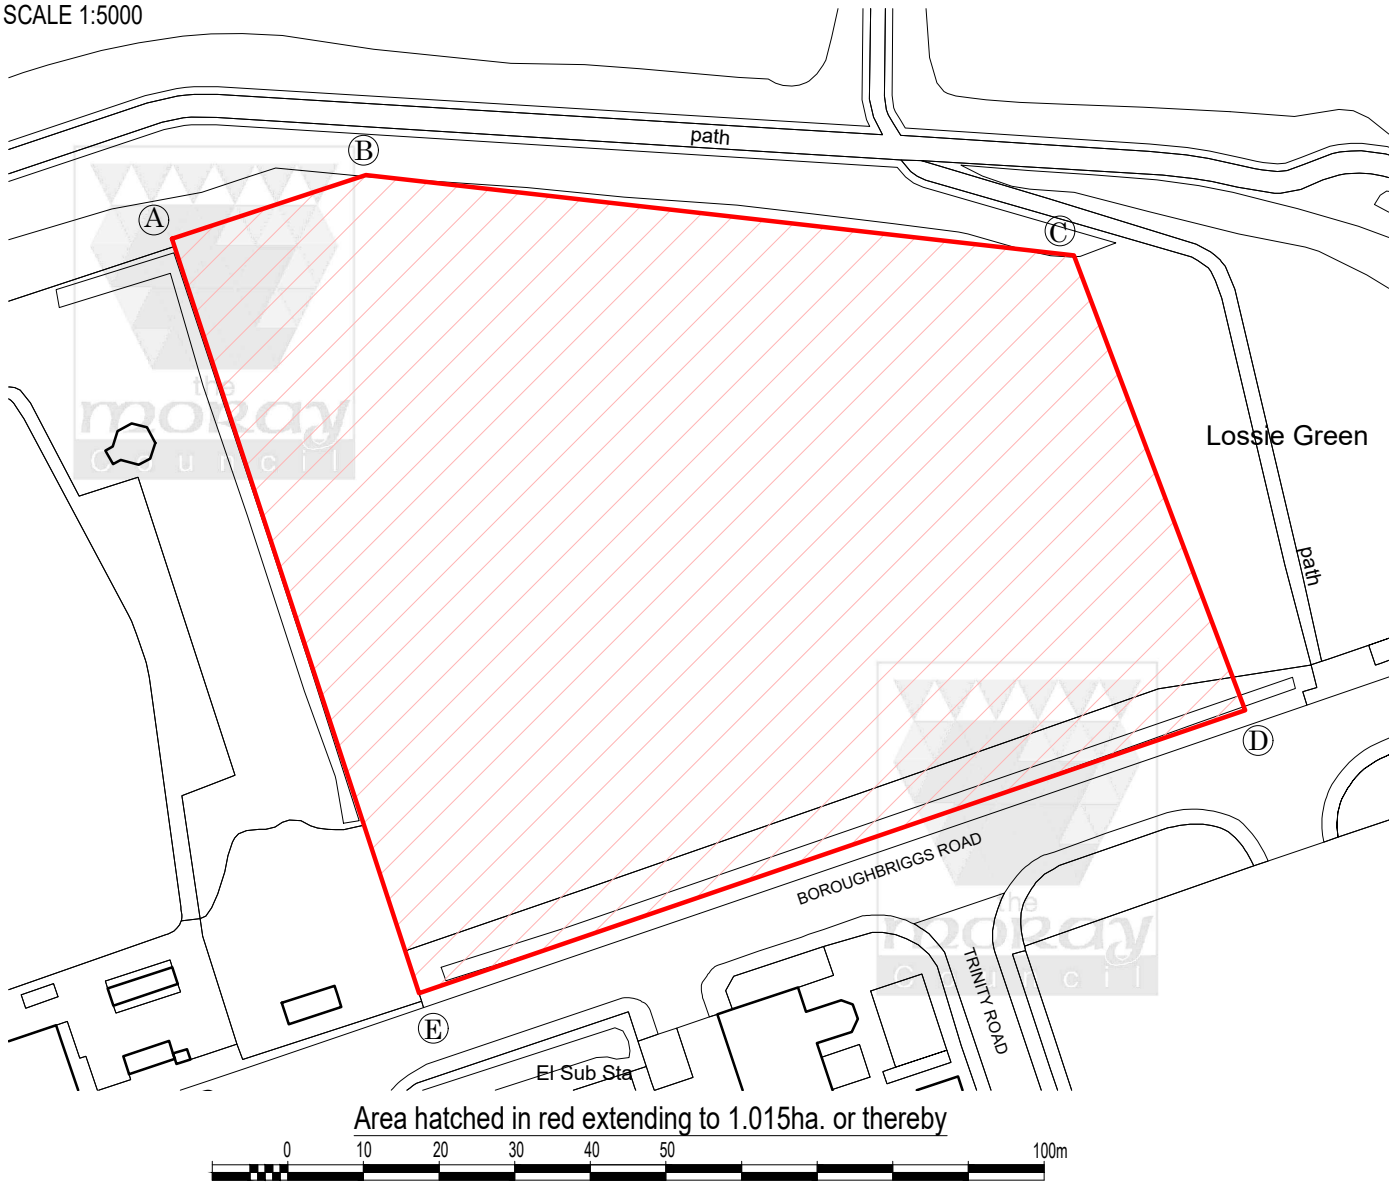

# APPENDIX I

**LOCATION PLAN**  
SCALE 1:5000

Drawing title

## Lesser Borough Briggs, Borough Briggs Road, Elgin

Scale	1:1000	Date	June 2017
Drawn By	JG	Deed Pack	EL
Drawing Number	R \ MC \ E \ 204		

Housing & Property Services  
Estates

Reproduced from the Ordnance Survey map with the permission of the Controller of Her Majesty's Stationary Office Crown Copyright 2017. The Moray Council 100023422. Unauthorised reproduction infringes Crown Copyright and may lead to prosecution or civil proceedings.