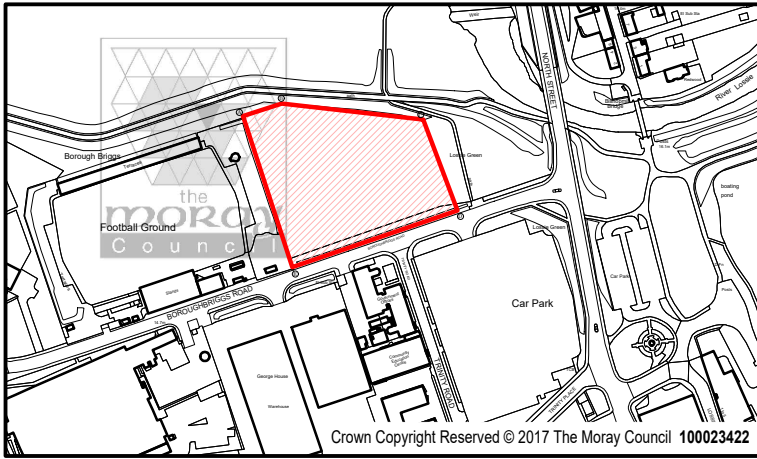

# APPENDIX I

**LOCATION PLAN**  
SCALE 1:5000

Drawing title

## Lesser Borough Briggs, Borough Briggs Road, Elgin

Scale	1:1000	Date	June 2017
Drawn By	JG	Deed Pack	EL
Drawing Number	R \ MC \ E \ 204		

Housing & Property Services  
Estates

Reproduced from the Ordnance Survey map with the permission of the Controller of Her Majesty's Stationary Office Crown Copyright 2017. The Moray Council 100023422. Unauthorised reproduction infringes Crown Copyright and may lead to prosecution or civil proceedings.