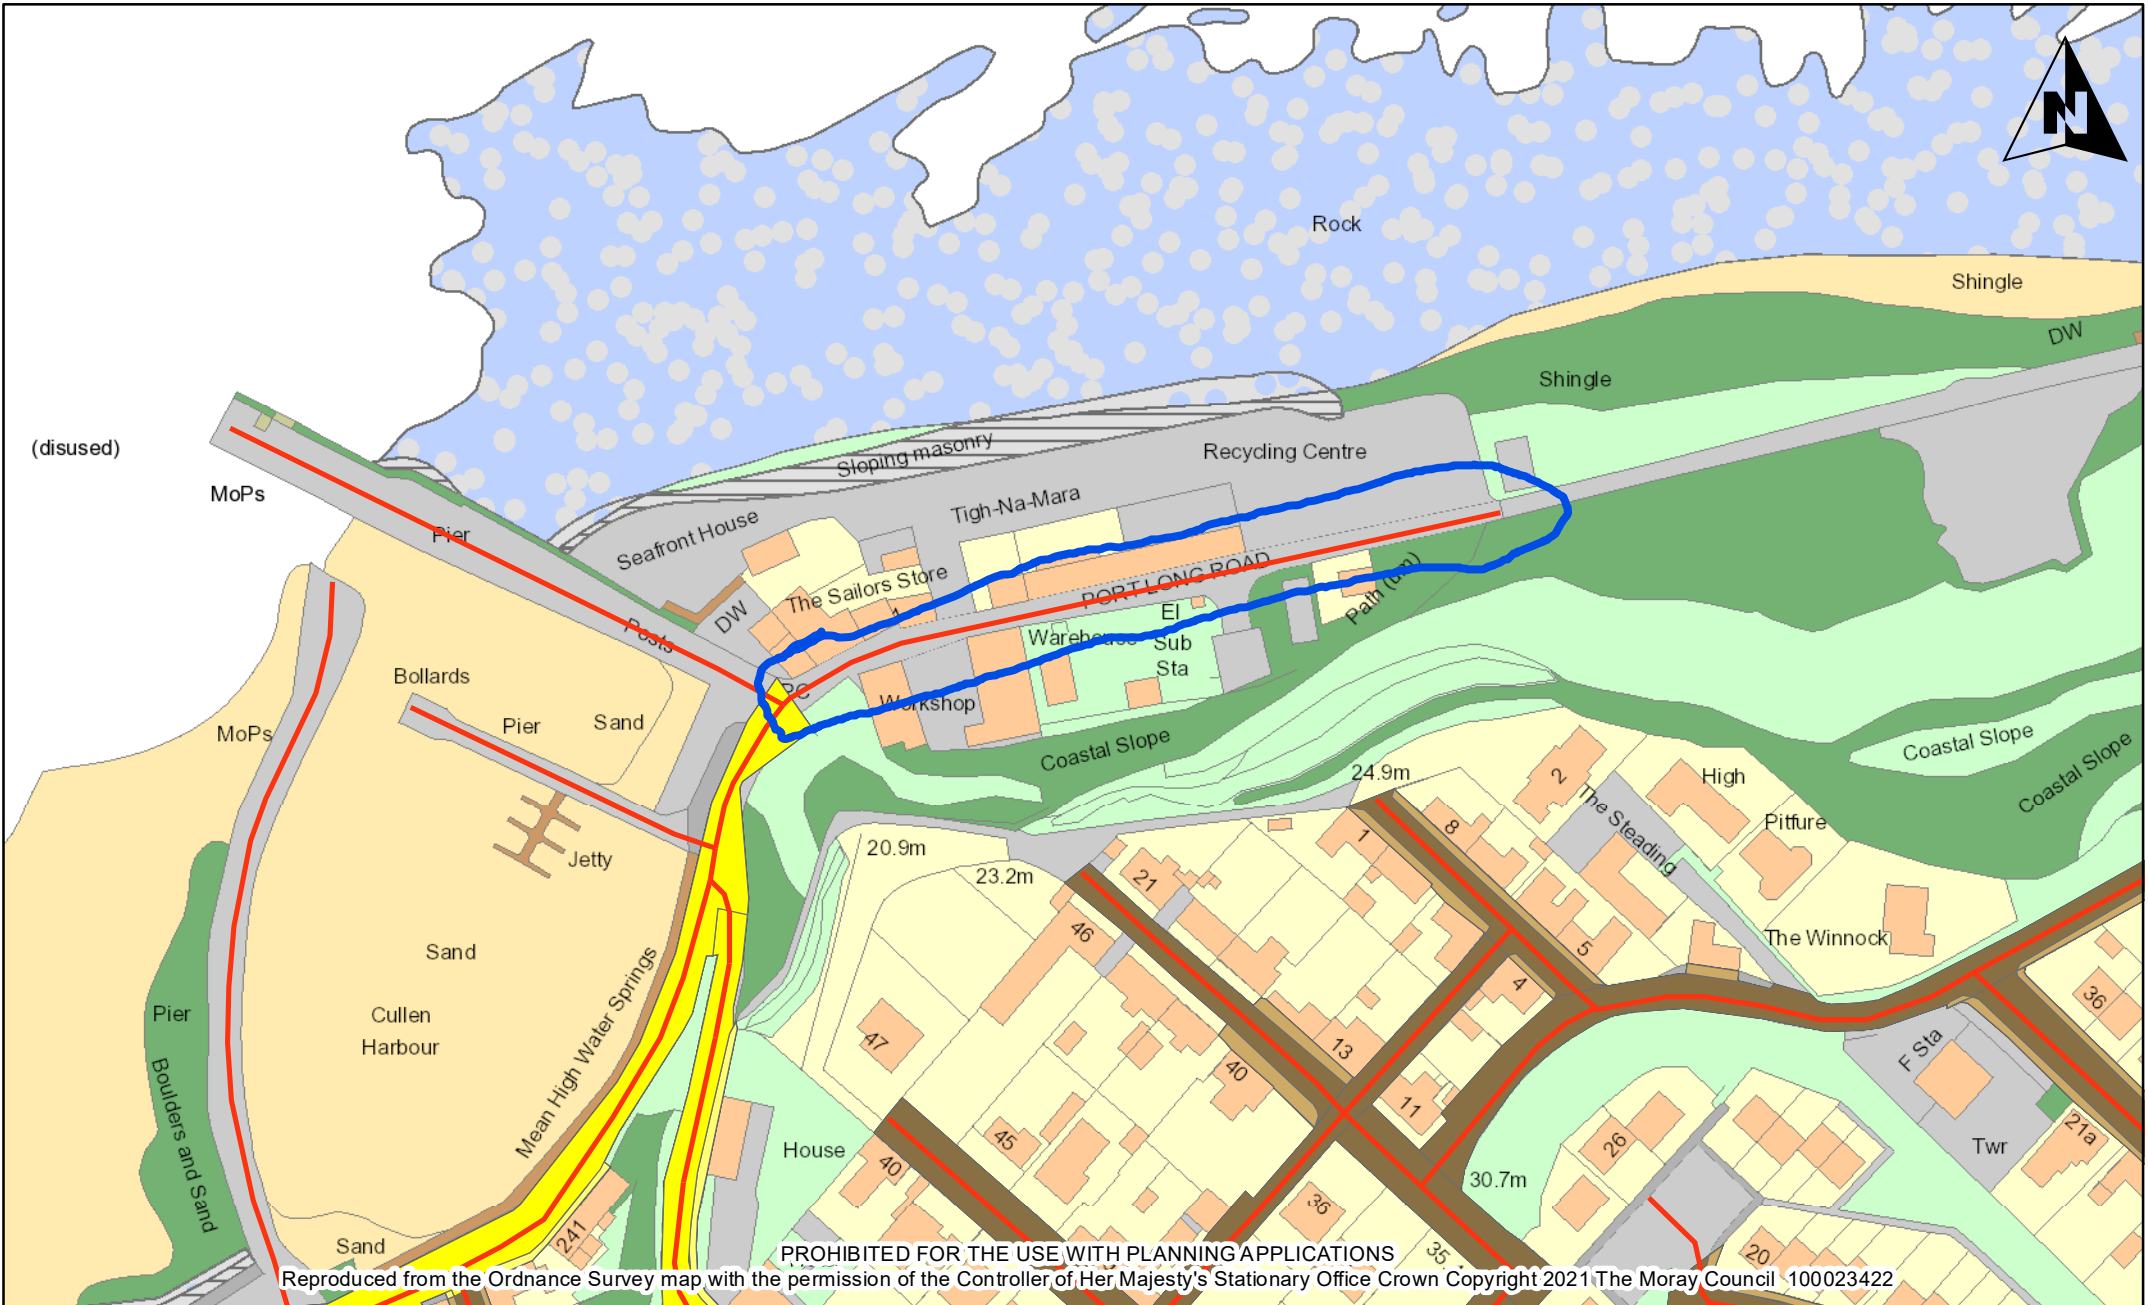

# Cullen - Port Long Rd

Map Description: a Description of a Moray Council Map

Scale: 1:1,629 @ A4