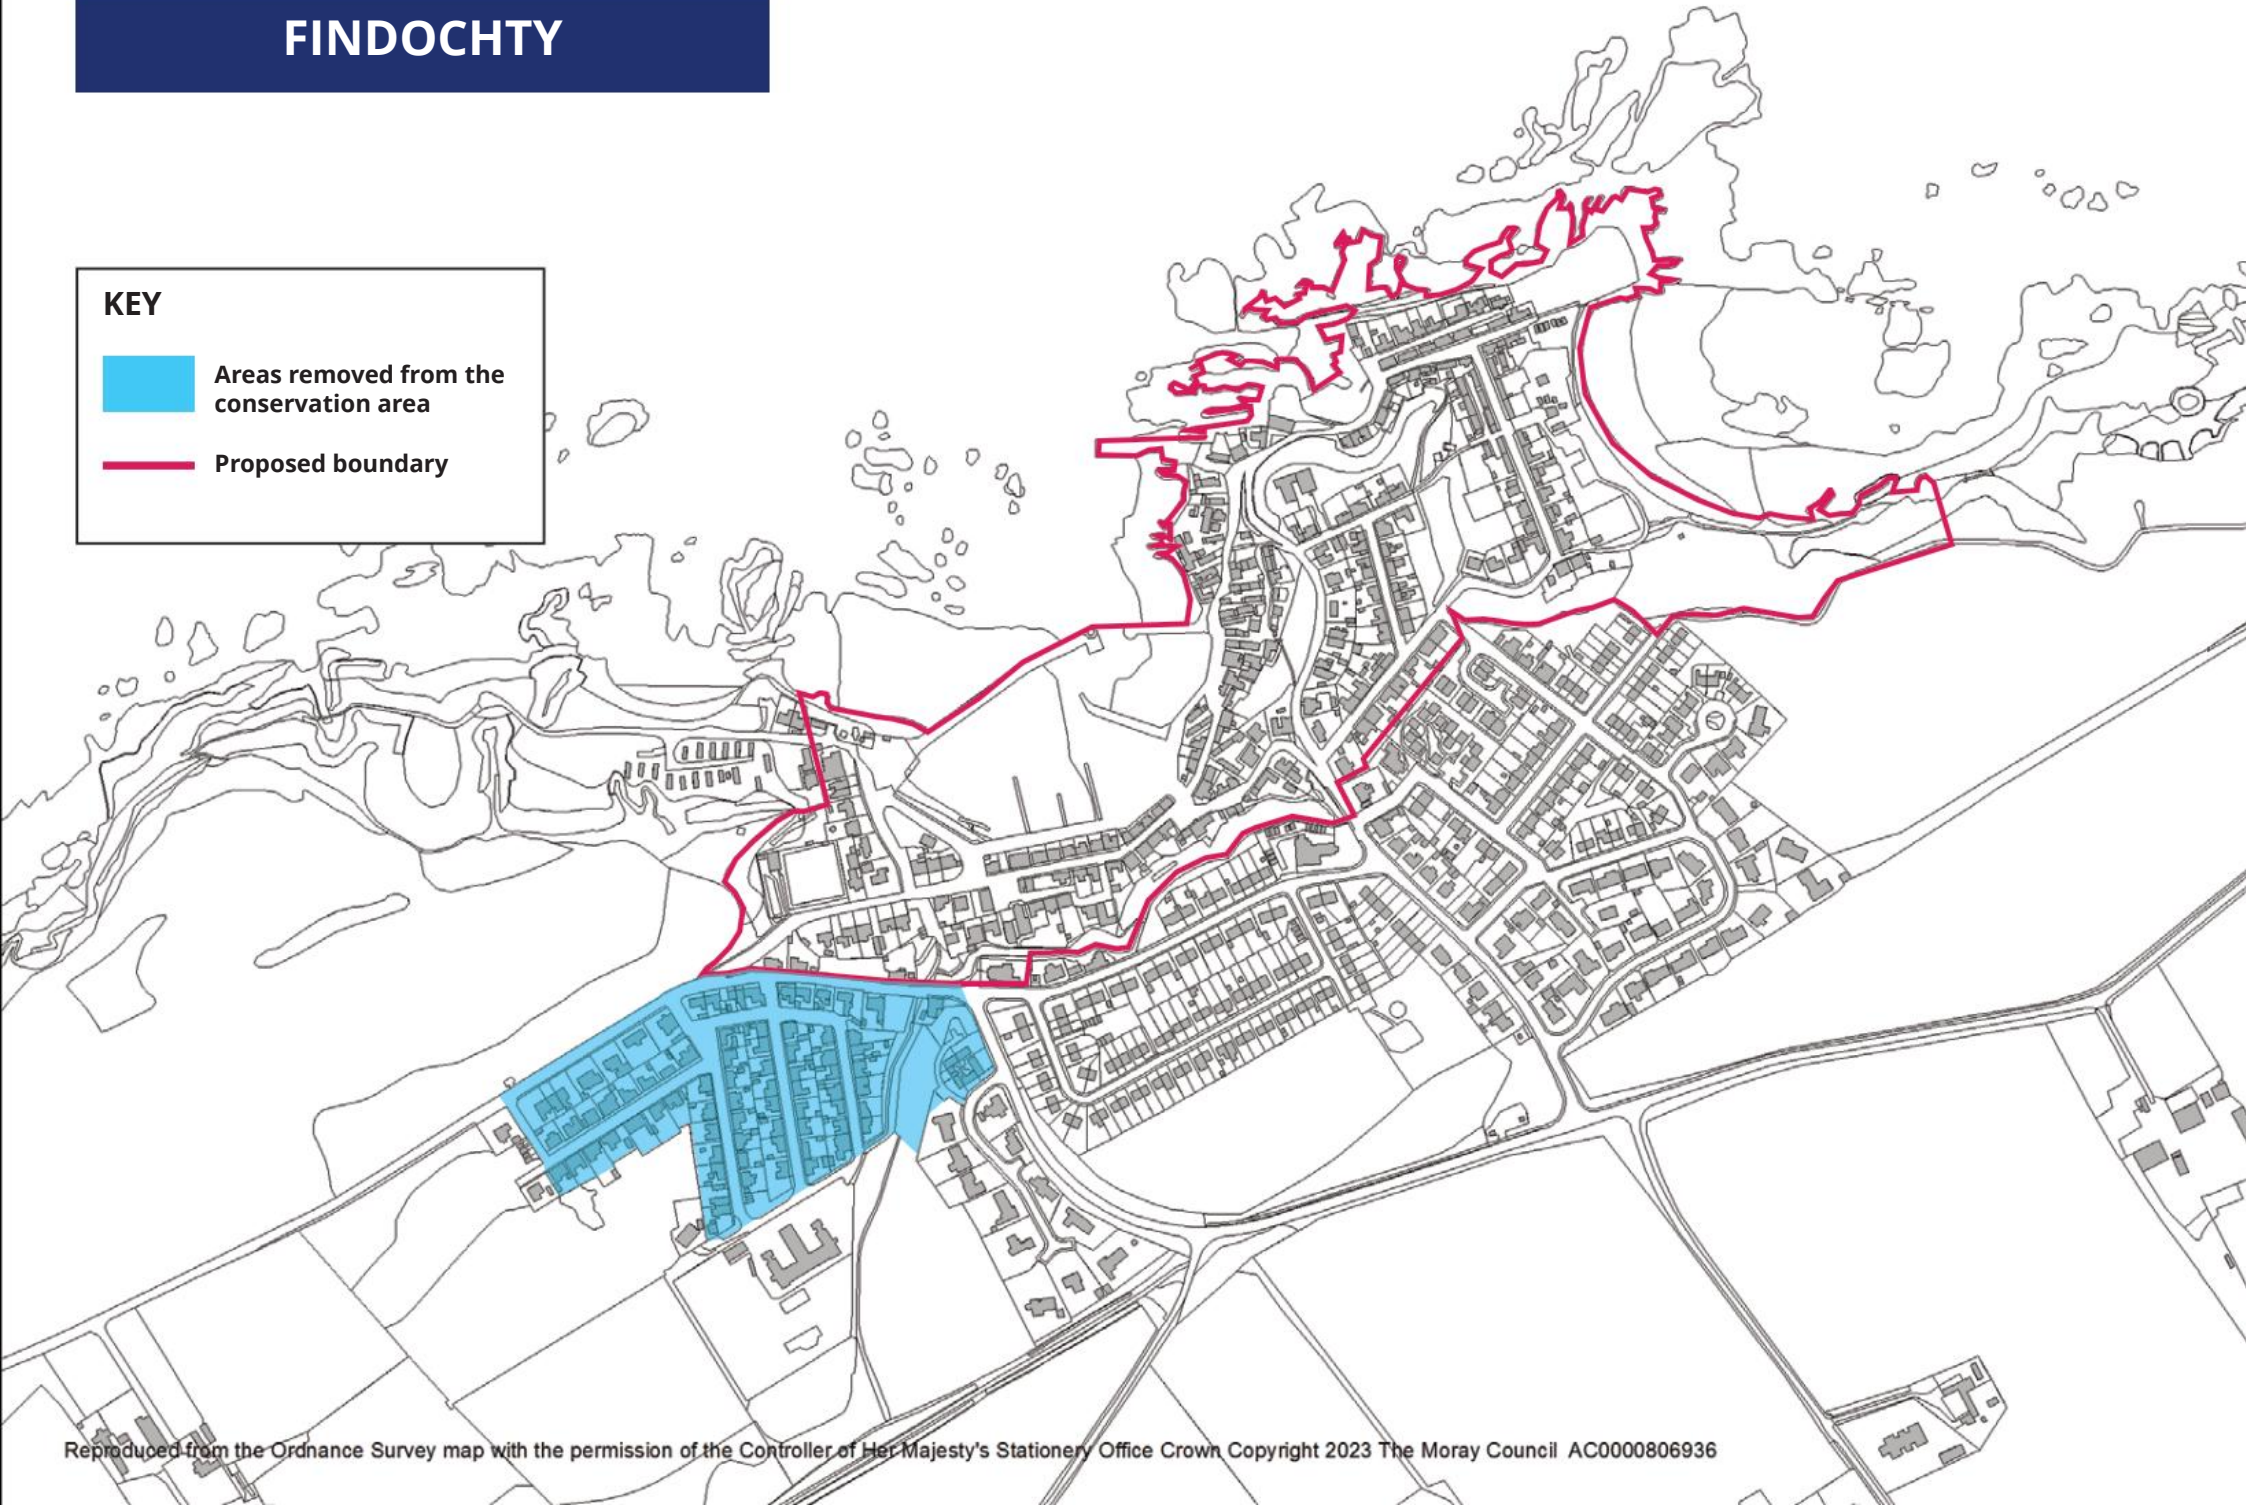

ARCHIESTOWN

KEY

-  Areas removed from the conservation area
-  Proposed boundary

FINDOCHTY

KEY

-  Areas removed from the conservation area
-  Proposed boundary

CULLEN - PLANNED TOWN

KEY

-  Areas removed from the conservation area
-  Proposed boundary
-  Areas added to the conservation area

CULLEN - SEATOWN

KEY

 Proposed boundary